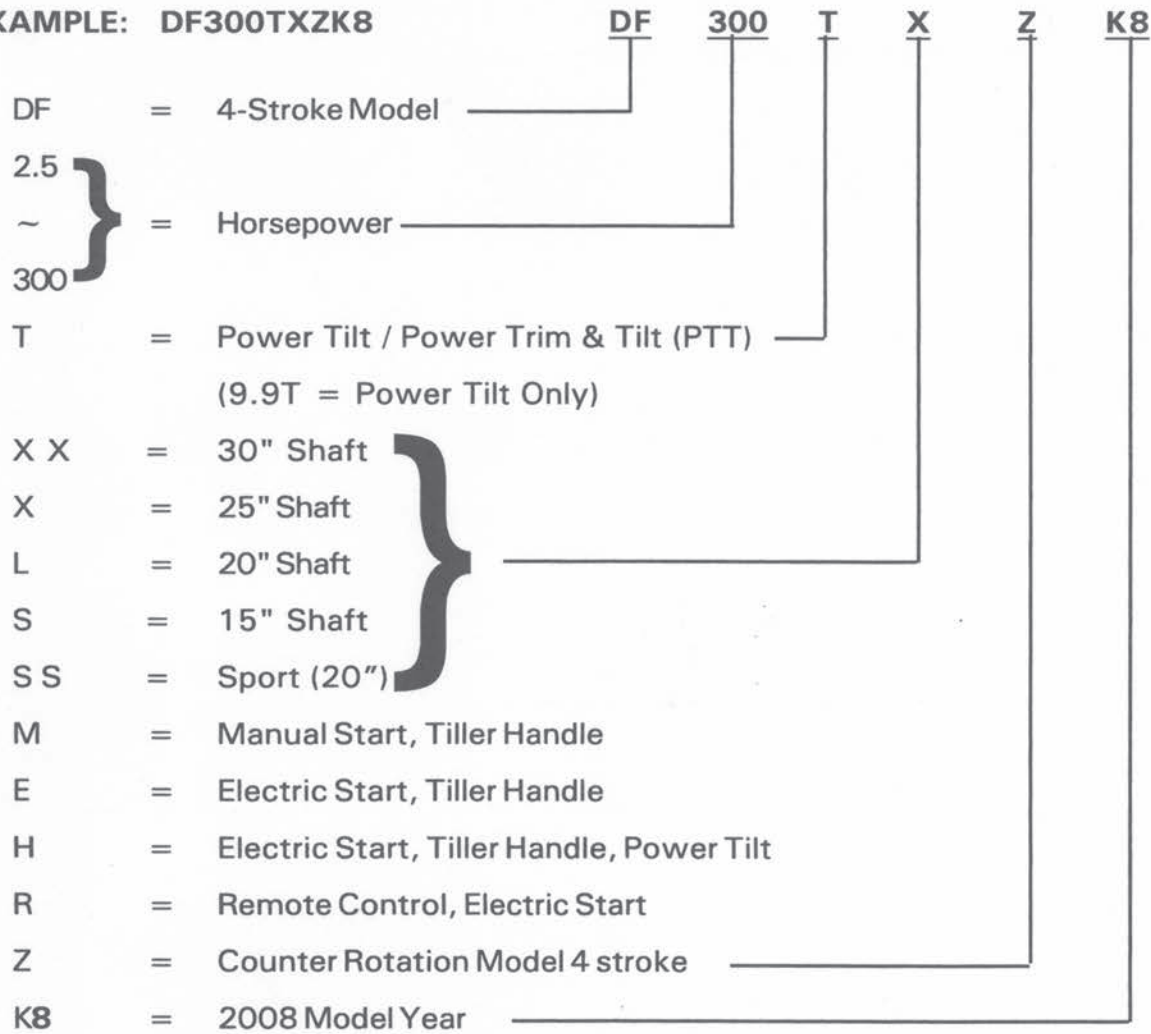

2008 "K8" SUZUKI MODEL DESIGNATORS

Model Designators

DF = SUZUKI OUTBOARD – 4-STROKE

Horsepower Designator

DF = 2.5 THROUGH 300

Feature Designators - Suzuki Models

EXAMPLE: DF300TXZK8

* Denotes an EFI model

✓ All DF300 units require Suzuki Precision Control (electronic throttle & shift) and Suzuki Digital Gauges

✓ A standard size composite/aluminum propeller is included with 2.5 ~ 40 HP models

✓ A remote fuel tank is included with 9.9 ~ 40 HP models

✓ A remote control box is included with DF9.9RL, DF9.9TL, DF9.9TX, DF25RL, DF40TL