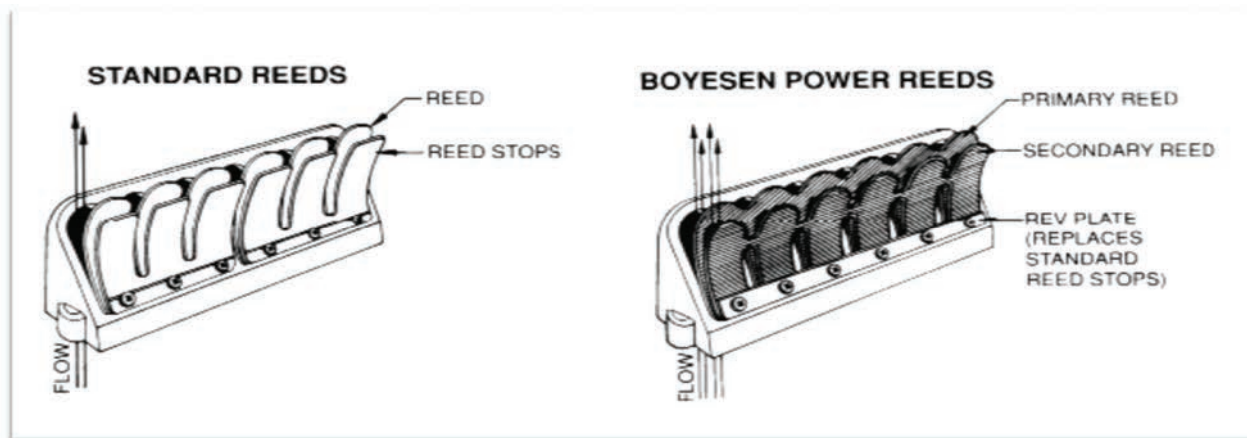

**\*\*Single Stage Carbon Fiber Reeds**

For sustained High RPM operation (racing), add R suffix, e.g. 364R

Reeds are one way valves controlling the amount of air/fuel mixture entering the crankcase of your outboard engine, then sealing it in order to prevent it from escaping. Every two cycle outboard has them. But, the stock reeds in your outboard have a single-stage design that limits their efficiency. That's why stock outboards often cough and sputter at idle, fail to deliver a good hole shot, feel boggy or lifeless under throttle application, burn too much fuel or lack top end punch. Plus, standard reeds are made of metal. Should one break, it could cause extensive damage to your outboard. Boyesen Power reeds are different... and better! They feature a patented dual-stage design allowing our reeds to respond instantly to any change in air/fuel flow as you accelerate or back off the throttle. The result? A dramatic increase in efficiency and performance across the entire power band, from start-up to flat out!