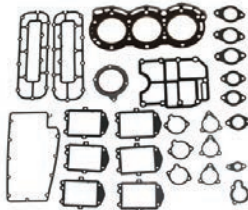

4402
Gasket Kit, Powerhead
Suzuki IL 3 Cyl

Cross Ref #:
11403-95829, 11400-95893
$139.95 D84L95R