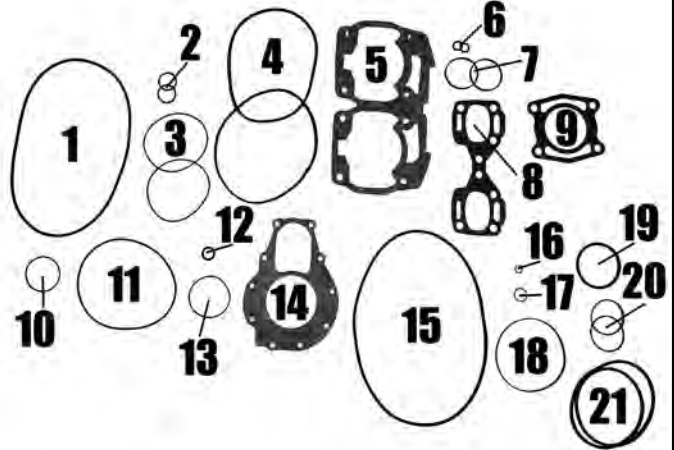

Part # S6860

Seadoo

Part # S6842	Ref #	Description	MFG Stock #	Item #	Retail	Dealer
Complete Gasket Kit	1	Gasket, Cylinder Head MLS *	290-931-702	S6700	$35.57	D0942
Fits: 947 CC	2	Gasket, Base (5 Hole 0.20) *	290-931-685.5	# S6732.5	-	-
RX 2000 - 2002	2	Gasket, Base (6 Hole 0.24) *	290-931-686.6	# S6732.6	-	-
XP 1998 - 2002	2	Gasket, Base (8 Hole 0.32) *	290-931-686.8	# S6732.8	-	-
GTX 1998 - 2002	3	Gasket, Carb 50mm (2 Req'd) *	293-250-076	S6740	$2.83	D891
GSX 1998 - 1999	4	O-Ring, Power Valve (2 Req'd) *	290-931-765	S6622	$1.60	D211
	5	O-Ring, Power Valve Housing (2 Req'd) *	290-931-670	S6750	$3.00	D012
	6	Gasket, Exhaust *	293-250-081	S6760	$11.31	D297
	7	Gasket, Head Pipe *	290-250-080	S6775	$11.31	D297
Seal Kit Part # S6815	8	O-Ring, Cylinder Stud (8 Req'd)	290-850-460	S6780	$2.43	D071
	9	O-Ring, Counter Balance Shaft	290-230-300	S6624	$2.40	D861
	10	O-Ring, Starter	278-001-159	# S6790	-	-
	11	o-Ring, Oil Pump	293-300-018	# 26255	-	-
	12	O-Ring, Flywheel Cover	290-931-690	S6795	$12.03	D248

* Denotes Item is Included in Top End Kit, Part # S684C

Special Order Part

Part # S6860	Ref #	Description	MFG Stock #	Item #	Retail	Dealer
Complete Gasket Kit	1	O-Ring, Head Cover *	290-831-550	S6612	$7.71	D045
Fits: 787 CC	2	O-Ring, Spark Plug (2 Req'd) *	290-430-782	S6220	$1.23	D47
3D RFI 2005	3	O-Ring, Cylinder (2 Req'd) *	290-931-410	S6185	$7.89	D255
GTI RFI 2003 - 2005	4	O-Ring, Water Jacket (2 Req'd) *	290-931-420	S6614	$3.69	D852
GTX RFI 1998 - 2002	5	Gasket, Base (3 Hole 0.12) *	420-931-728	# S6035.3	-	-
	5	Gasket, Base (4 Hole 0.16) *	420-931-728	# S6035.4	-	-
	5	Gasket, Base (6 Hole 0.24) *	420-931-728	S6035.6	$8.72	D016
	6	O-Ring, Power Valve (2 Req'd)	290-931-765	S6622	$1.60	D211
	7	O-Ring, Power Valve Housing (2 Req'd)	290-931-670	S6750	$3.00	D012
Seal Kit Part # S6855	8	Gasket, Exhaust *	290-931-480	S6082	$8.11	D865
	9	Gasket, Head Pipe *	290-931-500	S6155	$7.14	D005
	10	O-Ring, Counter Balance Shaft	290-230-300	S6624	$2.40	D861
	11	O-Ring, Rotary Valve	290-831-765	S6628	$4.03	D282
	12	O-Ring, Rotary Valve	293-300-024	S6260	$1.76	D601
	13	O-Ring, Starter	278-000-694	S6152	$2.14	D051
	14	Gasket, Flywheel Cover	290-931-470	S6045	$6.30	D144
	15	O-Ring, Flywheel Cover	290-950-360	S6632	$6.94	D684
	16	O-Ring, Oil Pump	293-300-018	# S6255	-	-
	17	O-Ring, Case Plug	290-250-890	# S6650	-	-
	18	O-Ring, Intake Manifold	420-850-520	# S6655	-	-
	19	O-Ring, Rectifier Cover	420-850-390	# S6784	-	-
	20	O-Ring, Counter Balance Shaft	290-230-300	S6624	$2.40	D861
	21	O-Ring, Sump Cover	420-950-360	S6205	$7.49	D425

* Denotes Item is Included in Top End Kit, Part # S6855

Special Order Parts