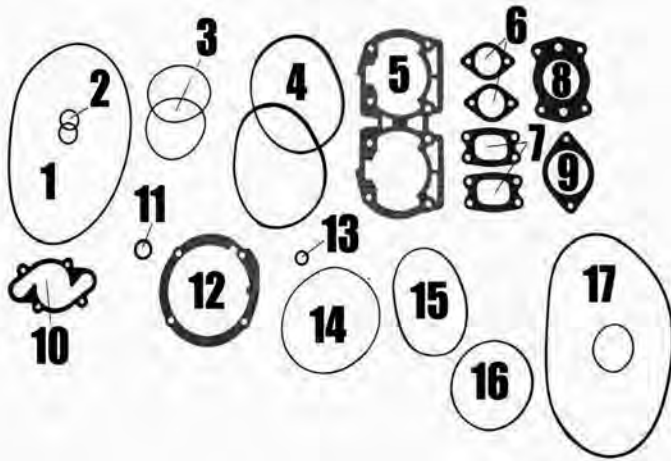

Part # S6425