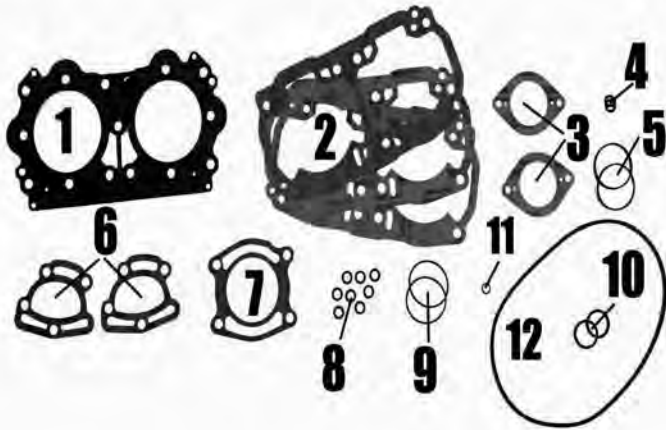

Part # S6842