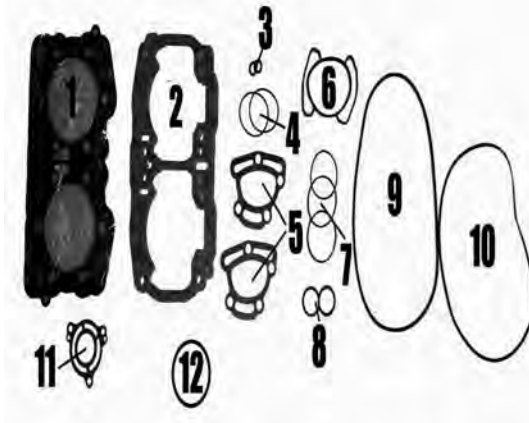

Part # S6880

Seadoo

Part # S6880	Ref #	Description	MFG Stock #	Item #	Retail	Dealer
Complete Gasket Kit	1	Gasket, Cylinder Head *	290-931-705	S6705	$45.86	D0123
Fits: 947 CC	2	Gasket, Base (3 Hole 0.12) *	420-931-905.3	# S6734.3	-	-
3D DI 2006 - 2007	2	Gasket, Base (4 Hole 0.16) *	420-931-905.4	# S6734.4	-	-
XP DI 2003 - 2004	2	Gasket, Base (6 Hole 0.24) *	420-931-905.6	# S6734.6	-	-
RS DI 2000 - 2003	3	O-Ring, Power Valve (2 Req'd) *	290-931-765	S6622	$1.60	D211
GTX DI 2000 - 2003	4	O-Ring, Power Valve Housing (2 Req'd)	290-931-670	S6750	$3.00	D012
	5	Gasket, Exhaust (2 Req'd) *	293-250-081	S6760	$11.31	D297
	6	O-ring, Head Pipe *	420931990	S6870	$9.95	D996
	7	O-Ring, Counter Balance Shaft / Compressor	290-230-300	S6624	$2.40	D861
Seal Kit Part # S6815	8	O-Ring, Starter	278-001-159	# S6790	-	-
	9	O-Ring, Flywheel Cover	290-931-690	S6795	$12.03	D248
	10	O-Ring, Engine Bottom Cover	420-931-880	# S6782	-	-
	11	Gasket, Compressor	420-931-870	# S6850	-	-
	12	O-Ring, Water Channel	420-850-390	# S6784	-	-

* Denotes Item is Included in Top End Kit, Part # S6875

Special Order Part