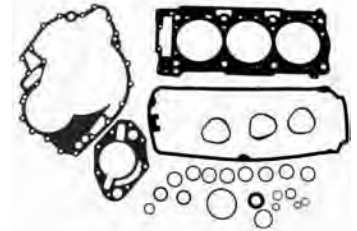

S6990
Gasket Kit, Complete w/ Seals
Seadoo 4 tec
OE:
$161.08 D99011