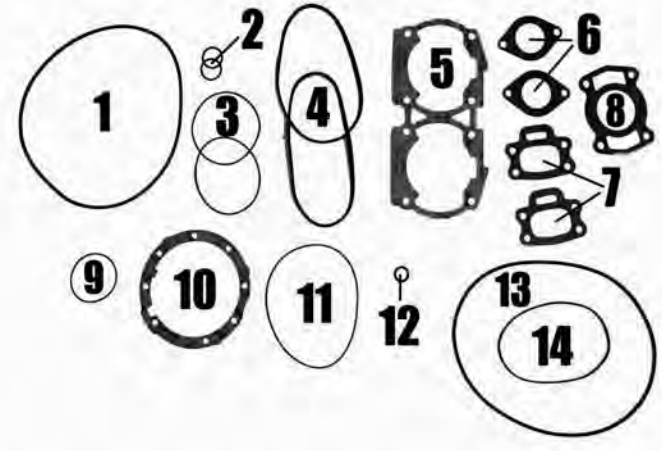

Part # S6500

Part # S6610

Seadoo

Part # S6500
Complete Gasket Kit
Fits: 657 CC
GTX (657 X) 1995
SPX (657 X) 1995
XP (657 X) 1994
GTX 1994
SPX 1994
XP 1993 - 1994

Seal Kit Part # S6345

Ref #	Description	MFG Stock #	Item #	Retail	Dealer
1	O-Ring, Head Cover *	290-950-320	S6210	$6.34	D444
2	O-Ring, Spark Plug (2 Req'd) *	290-430-782	S6220	$1.23	D47
3	O-Ring, Cylinder Head (2 Req'd) *	290-931-220	S6180	$6.14	D034
4	O-Ring, Water Jacket (2 Req'd) *	290-850-045	S6235	$3.34	D432
5	Gasket, Base (3 Hole 0.12)	290-931-161	# S6020.3	-	-
5	Gasket, Base (4 Hole 0.16)	290-931-161	# S6020.4	-	-
5	Gasket, Base (5 Hole 0.20) *	290-931-161	# S6020.5	-	-
5	Gasket, Base (6 Hole 0.24)	290-931-161	# S6020.6	-	-
5	Gasket, Base (8 Hole 0.32)	290-931-161	# S6020.8	-	-
6	Gasket, Carb 38MM (2 Req'd) *	290-850-373	# S6100	-	-
7	Gasket, Exhaust Manifold	290-850-637	S6080	$3.97	D872
8	Gasket, Head Pipe	290-950-251	S6150	$4.86	D043
9	O-Ring, Starter	278-000-694	S6152	$2.14	D051
10	Gasket, Flywheel Housing	290-850-605	S6130	$5.00	D053
11	O-Ring, Rotary Valve	293-300-023	S6250	$3.78	D722
12	O-Ring, Rotary Valve	293-300-024	S6260	$1.76	D601
13	O-Ring, Manifold (2 Carb)	290-831-705	# S6270	-	-
14	O-Ring, Flywheel Cover	290-831-555	S6278	$5.43	D083
15	Gasket, Carb 41MM (2 Req'd)	#N/A	6107	$0.94	D660

* Denotes Item is Included in Top End Kit, Part # S6480
# Special Order Part

Part # S6610
Complete Gasket Kit
Fits: 717 CC
GTS 1997 - 2001
GSI 1997
SP 1997
GS 1997 - 2001
GTI LE 2002 - 2004
GTI 1996 - 2005
SPX 1996
XP 1995
HX 1995 - 1997

Seal Kit Part # S6345

Ref #	Description	MFG Stock #	Item #	Retail	Dealer
1	O-Ring, Head Cover *	290-950-360	S6205	$7.49	D425
2	O-Ring, Spark Plug (2 Req'd) *	290-430-782	S6220	$1.23	D47
3	O-Ring, Cylinder (2 Req'd) *	290-931-410	S6185	$7.89	D255
4	O-Ring, Water Jacket (2 Req'd) *	290-850-045	S6235	$3.34	D432
5	Gasket, Base (4 Hole 0.16)	290-931-400	S6025.4	$9.07	D536
5	Gasket, Base (5 Hole 0.20) *	290-931-400	# S6025.5	-	-
5	Gasket, Base (6 Hole 0.24)	290-931-400	# S6025.6	-	-
5	Gasket, Base (8 Hole .032)	290-931-400	# S6025.8	-	-
6	Gasket, Carb 41MM (2 Req'd) *	290-931-400	6107	$0.94	D660
7	Gasket, Exhaust Manifold (2 Req'd) *	290-850-637	S6080	$3.97	D872
8	Gasket, Head Pipe*	290-950-251	S6150	$4.86	D043
9	O-Ring, Starter	278-000-694	S6152	$2.14	D051
10	Gasket, Flywheel Housing	290-850-605	S6130	$5.00	D053
11	O-Ring, Rotary Valve	293-300-023	S6250	$3.78	D722
12	O-Ring, Rotary Valve	293-300-024	S6260	$1.76	D601
13	O-Ring, Flywheel Cover	290-831-555	S6278	$5.43	D083
14	O-Ring, Manifold (1 Carb)	290-850-160	# S6275	-	-

* Denotes Item is included in Top End Kit, Part # S6600
# Special Order Part