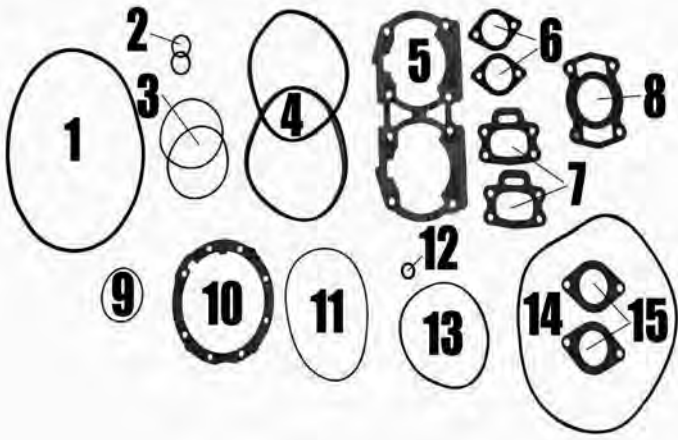

Part # S6500

Part # S6610

Seadoo

Part # S6500
Complete Gasket Kit
Fits: 657 CC
GTX (657 X) 1995
SPX (657 X) 1995
XP (657 X) 1994
GTX 1994
SPX 1994
XP 1993 - 1994

Seal Kit Part # S6345

Ref #	Description	MFG Stock #	Item #	Retail	Dealer
1	O-Ring, Head Cover *	290-950-320	S6210	$6.34	D444
2	O-Ring, Spark Plug (2 Req'd) *	290-430-782	S6220	$1.23	D47
3	O-Ring, Cylinder Head (2 Req'd) *	290-931-220	S6180	$6.14	D034
4	O-Ring, Water Jacket (2 Req'd) *	290-850-045	S6235	$3.34	D432
5	Gasket, Base (3 Hole 0.12)	290-931-161	# S6020.3	-	-
5	Gasket, Base (4 Hole 0.16)	290-931-161	# S6020.4	-	-
5	Gasket, Base (5 Hole 0.20) *	290-931-161	# S6020.5	-	-
5	Gasket, Base (6 Hole 0.24)	290-931-161	# S6020.6	-	-
5	Gasket, Base (8 Hole 0.32)	290-931-161	# S6020.8	-	-
6	Gasket, Carb 38MM (2 Req'd) *	290-850-373	# S6100	-	-
7	Gasket, Exhaust Manifold	290-850-637	S6080	$3.97	D872
8	Gasket, Head Pipe	290-950-251	S6150	$4.86	D043
9	O-Ring, Starter	278-000-694	S6152	$2.14	D051
10	Gasket, Flywheel Housing	290-850-605	S6130	$5.00	D053
11	O-Ring, Rotary Valve	293-300-023	S6250	$3.78	D722
12	O-Ring, Rotary Valve	293-300-024	S6260	$1.76	D601
13	O-Ring, Manifold (2 Carb)	290-831-705	# S6270	-	-
14	O-Ring, Flywheel Cover	290-831-555	S6278	$5.43	D083
15	Gasket, Carb 41MM (2 Req'd)	#N/A	6107	$0.94	D660

* Denotes Item is Included in Top End Kit, Part # S6480
# Special Order Part

Part # S6610
Complete Gasket Kit
Fits: 717 CC
GTS 1997 - 2001
GSI 1997
SP 1997
GS 1997 - 2001
GTI LE 2002 - 2004
GTI 1996 - 2005
SPX 1996
XP 1995
HX 1995 - 1997

Seal Kit Part # S6345

Ref #	Description	MFG Stock #	Item #	Retail	Dealer
1	O-Ring, Head Cover *	290-950-360	S6205	$7.49	D425
2	O-Ring, Spark Plug (2 Req'd) *	290-430-782	S6220	$1.23	D47
3	O-Ring, Cylinder (2 Req'd) *	290-931-410	S6185	$7.89	D255
4	O-Ring, Water Jacket (2 Req'd) *	290-850-045	S6235	$3.34	D432
5	Gasket, Base (4 Hole 0.16)	290-931-400	S6025.4	$9.07	D536
5	Gasket, Base (5 Hole 0.20) *	290-931-400	# S6025.5	-	-
5	Gasket, Base (6 Hole 0.24)	290-931-400	# S6025.6	-	-
5	Gasket, Base (8 Hole .032)	290-931-400	# S6025.8	-	-
6	Gasket, Carb 41MM (2 Req'd) *	290-931-400	6107	$0.94	D660
7	Gasket, Exhaust Manifold (2 Req'd) *	290-850-637	S6080	$3.97	D872
8	Gasket, Head Pipe*	290-950-251	S6150	$4.86	D043
9	O-Ring, Starter	278-000-694	S6152	$2.14	D051
10	Gasket, Flywheel Housing	290-850-605	S6130	$5.00	D053
11	O-Ring, Rotary Valve	293-300-023	S6250	$3.78	D722
12	O-Ring, Rotary Valve	293-300-024	S6260	$1.76	D601
13	O-Ring, Flywheel Cover	290-831-555	S6278	$5.43	D083
14	O-Ring, Manifold (1 Carb)	290-850-160	# S6275	-	-

* Denotes Item is included in Top End Kit, Part # S6600
# Special Order Part