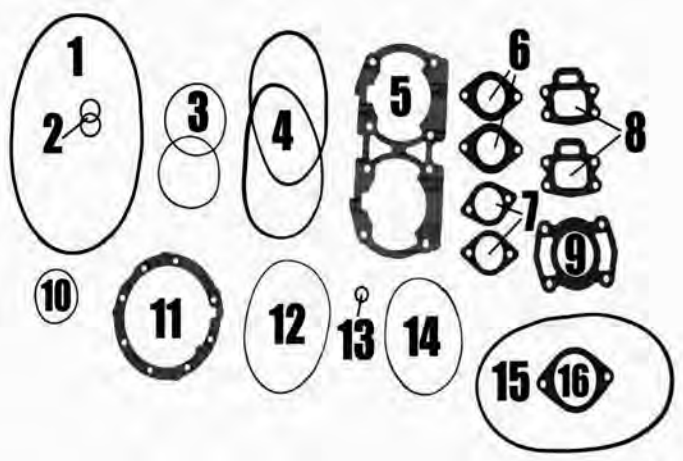

Part # S6465

Part # S6425
Complete Gasket Kit
Fits: 587 cc
Yellow Motor XP 1991
Yellow Motor GT 1990 - 1991
Yellow Motor SP 1988 - 1991

Seal Kit Part # **S6345**

Ref #	Description	MFG Stock #	Item #	Retail	Dealer
1	O-Ring, Head Cover *	290-950-050	S6200	$6.14	D034
2	O-Ring, Spark Plug (2 Req'd) *	290-430-782	S6220	$1.23	D47
3	O-Ring, Cylinder Head (2 Req'd) *	293-300-026	S6170	$3.57	D052
4	O-Ring, Water Jacket (2 Req'd) *	290-850-040	S6230	$4.63	D423
5	Gasket, Base .020 *	290-931-160	6000B	$6.54	D854
6	Carb Gasket 38MM (2 Req'd)*	290-842-040	# S6100	-	-
7	Gasket, Exhaust (2 Req'd) *	290-850-630	S6050	$4.02	D282
8	Gasket, Head Pipe *	290-950-250	S6140	$4.83	D833
9	Gasket, Starter	290-830-905	# S6120	-	-
10	Gasket, Water Distributor	290-831-612	# S6110	-	-
11	O-Ring, Water Manifold (2 Req'd) *	290-430-460	S6240	$0.83	D85
12	Gasket, Flywheel Housing	290-850-600	# S6125	-	-
13	O-Ring, Rotary Valve Shaft	293-300-024	S6260	$1.76	D601
14	O-Ring, Rotary Valve Cover	293-300-023	S6250	$3.78	D722
15	O-Ring, Manifold (2 Carb)	290-831-705	# S6270	-	-
16	O-Ring, Manifold (1 Carb)	290-850-160	# S6275	-	-
17	O-Ring, Flywheel Cover	290-950-130	S6280	$6.43	D054

* Denotes item is included in Top End Kit, Part # S640C
# Special Order Part

Part # S6465
Complete Gasket Kit
Fits: 587 cc
White Motor SPI 1993 - 1996
White Motor SPX 1993
White Motor GTX 1992 - 1993
White Motor GTS 1992 - 1996
White Motor SP 1992 - 1996
White Motor XP 1992

Seal Kit Part # **S6345**

Ref #	Description	MFG Stock #	Item #	Retail	Dealer
1	O-Ring, Head Cover *	290-950-360	S6205	$7.49	D425
2	O-Ring, Spark Plug (2 Req'd) *	290-430-782	S6220	$1.23	D47
3	O-Ring, Cylinder Head (2 Req'd) *	293-300-026	S6170	$3.57	D052
4	O-Ring, Water Jacket (2 Req'd) *	290-850-040	S6230	$4.63	D423
5	Gasket, Base .020 *	290-931-161	# 6020B	-	-
6	Carb Gasket 38MM (2 Req'd) *	290-850-373	# S6100	-	-
7	Gasket, Carb 39MM (2 Req'd) *	270-000-114	# S6105	-	-
8	Gasket, Exhaust (2 Req'd) *	290-850-635	S6060	$3.69	D852
9	Gasket, Head Pipe *	290-950-251	S6150	$4.86	D043
10	O-Ring, Starter	278-000-694	S6152	$2.14	D051
11	Gasket, Flywheel Housing	290-850-605	S6130	$5.00	D053
12	O-Ring, Rotary Valve	293-300-023	S6250	$3.78	D722
13	O-Ring, Rotary Valve	293-300-024	S6260	$1.76	D601
14	O-Ring, Manifold (2 Carb)	290-831-705	# S6270	-	-
15	O-Ring, Flywheel Cover	290-831-555	S6278	$5.43	083
16	Gasket, Starter	290-830-905	# S6120	-	-

* Denotes Item is Included in Top End Kit, Part # S6440
# Special Order Part

Seadoo