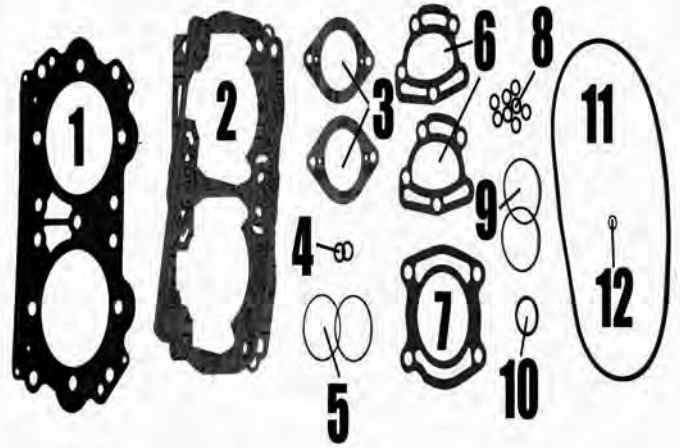

Part # S6830

Part # S6640
Complete Gasket Kit
Fits: 787 CC
SPX 1997 - 1999
GSX 1996 - 1997
GTX 1996 - 1997
XP 1995 - 1997

Seal Kit Part # **S6350**

Ref #	Description	MFG Stock #	Item #	Retail	Dealer
1	O-Ring, Head Cover	290-831-550	S6612	$7.71	D045
2	O-Ring, Spark Plug	290-430-782	S6220	$1.23	D47
3	O-Ring, Cylinder	290-931-410	S6185	$7.89	D255
4	O-Ring, Water Jacket	290-931-420	S6614	$3.69	D852
5	Gasket, Base (4 Hole 0.16)	290-931-460	# S6035.4	-	-
5	Gasket, Base (5 Hole 0.20) *	290-931-460	# S6035.5	-	-
5	Gasket, Base (6 Hole 0.24)	290-931-460	S6035.6	$8.72	D016
5	Gasket, Base (8 Hole 0.32)	290-931-460	# S6035.8	-	-
6	Gasket, Carb 41mm	293-250-042	6107	$0.94	D66
7	Gasket, Power Valve	290-931-540	S6618	$1.66	D611
8	O-Ring, Power Valve	290-931-765	S6622	$1.60	D211
9	Gasket, Exhaust	290-931-480	S6082	$8.11	D865
10	Gasket, Head Pipe	290-931-500	S6155	$7.14	D005
11	O-Ring, Counter Balance Shaft	290-230-300	S6624	$2.40	D861
12	O-Ring, Rotary Valve	290-831-765	S6628	$4.03	D282
13	O-Ring, Rotary Valve	293-300-024	S6260	$1.76	D601
14	O-Ring, Starter	278-000-694	S6152	$2.14	D051
15	Gasket, Flywheel Cover	290-931-470	S6045	$6.30	D144
16	O-Ring, Flywheel Cover	290-950-360	S6632	$6.94	D684
17	O-Ring, Oil Pump	293-300-018	# S6255	-	-

* Denotes Item is Included in Top End Kit, Part # S6620
# Special Order Part

Part # S6830
Complete Gasket Kit
Fits: 947 CC
GSX 1997
"Big Bore" All Models 1998 & Up
(Must order Big Bore Head Gaskets)

Seal Kit Part # **S6815**

Ref #	Description	MFG Stock #	Item #	Retail	Dealer
1	Gasket, Cylinder Head MLS *	290-931-702	S6700	$35.57	D0942
2	Gasket, Base (3 Hole 0.12) *	290-931-680	# S6730.3	-	-
2	Gasket, Base (4 Hole 0.16) *	290.931-681	# S6730.4	-	-
2	Gasket, Base (6 Hole 0.24) *	290-931-682	# S6730.6	-	-
3	Gasket, Carb 50mm (2 Req'd) *	293-250-076	S6740	$2.83	D891
4	O-Ring, Power Valve (2 Req'd) *	290-931-765	S6622	$1.60	D211
5	O-Ring, Power Valve Housing (2 Req'd)	290-931-670	S6750	$3.00	D012
6	Gasket, Exhaust (2 Req'd) *	293-250-081	S6760	$11.31	D297
7	Gasket, Head Pipe *	293-250-081	S6770	$11.31	D297
8	O-Ring, Cylinder Stud (8 Req'd)	290-850-460	S6780	$2.43	D071
9	O-Ring, Counter Balance Shaft	290-230-300	S6624	$2.40	D861
10	O-Ring, Starter	278-001-159	# S6790	-	-
11	O-Ring, Flywheel Cover	290-931-690	S6795	$12.03	D248
12	O-Ring, Oil Pump	293-300-018	# S6255	-	-

* Denotes Items is Included in Top End Kit, Part # S6825
# Special Order Part