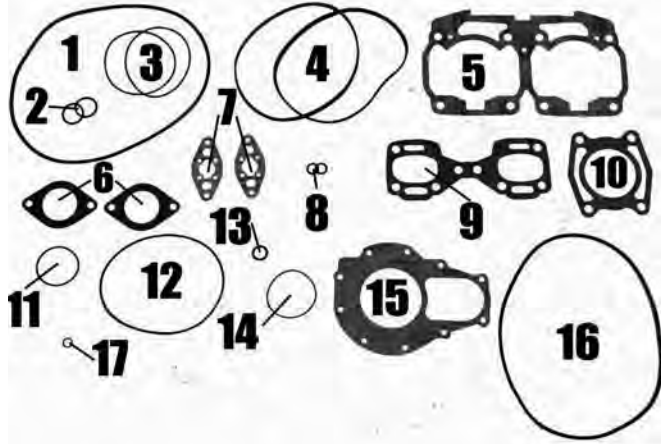

Part # S6640